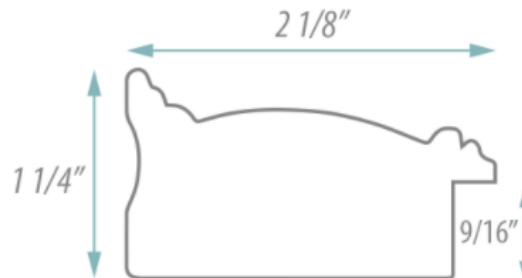

#### FEATURES:

- ONE 24X36" HIGH RESOLUTION SILVER PLATE GLASS MIRROR SIZE W/ DECORATIVE FRAME.
- "WALL HUGGER" HANGER FOR MOUNTING INCLUDED.
- STANDARD MOUNTING STYLE IS VERTICAL. FOR HORIZONTAL, PLEASE SPECIFY WHEN ORDERING.
- PACKED IN FOUR WALL (FOLDED DOUBLE WALL) CORRUGATION.
- STYLE: CLASSIC
- COLOR: CHERRY/MAHOGANY
- FINISH: VENEER/ WOOD TONES

#### MIRROR FINISHES:

- FLAT POLISHED EDGE
- BEVELED EDGE

**OVERALL SIZE DIMENSION: 28 1/4" WIDE X 40 1/4" HIGH X 1 1/4" DEEP**